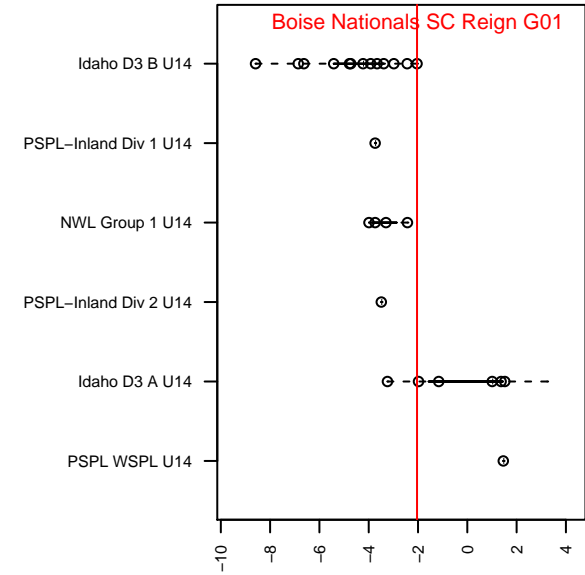

Boise Nationals SC Reign G01

Boise Nationals
 Boise, ID
 G01 total strength=918
 attack=1.91 defense=1.19
 fall league = Idaho D3 B U14
 spr league = Spr Idaho D3 A U14

alt names used:

Venues played:
 2015 Idaho D3 B U14
 2015 GEM State Challenge U14 Gold U14
 2015 Spr Idaho D3 A U14

**attack and defense variance (black dot)
relative to other teams
and top 10 in region**

**attack and defense rating
relative to others at age
and all opponents in last 13 months**

Performance relative to 13 month average